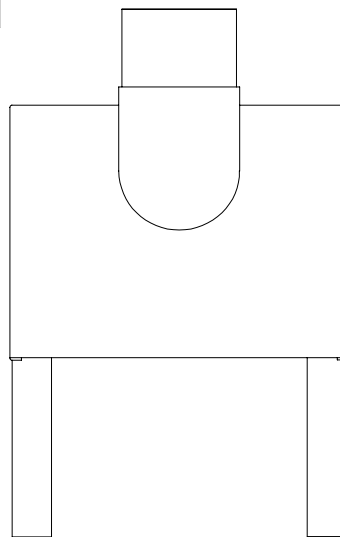

For 140mm chimney

Chimney connection
is optional:
Rectangular for heating wall
Round for external or
attached elbow

Safed Garmi
Сафед Гармй

v1.2